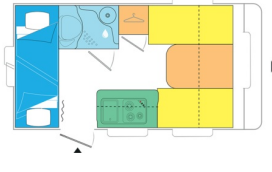

↔ 6,7m

ANTARES 476 Family The family caravan

 6 ↔ 6,4m
Maxi
authorised 1100/1200/1500
weight (Kg.)

ANTARES 335
Spacious living room
and comfortable
shower

 2 ↔ 5m
Maxi
authorised 750/850/1000
weight (Kg.)

ANTARES 386
Family-style and
comfortable, with a
hold for bikes, in just
3.80 m.

 4 ↔ 5,5m
Maxi
authorised 950/1050/1200
weight (Kg.)

ANTARES 395
Exclusive! A French
berth in just four
meters!

 4 ↔ 5,7m
Maxi
authorised 950/1100/1300
weight (Kg.)