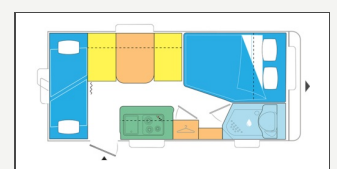

ANTARES 2019 RANGE'S MODELS

ANTARES 400
Built-in bed and easy circulation

4 people   ↔ 5,9m

Maxi
authorised 900/1000/1300
weight (Kg.)

ANTARES 455
4.70m: French berth and easy circulation

4 people   ↔ 6,4m

Maxi
authorised 1100/1200/1500
weight (Kg.)

ANTARES 460
Very comfortable main bedding

4 people   ↔ 6,7m

Maxi
authorised 1000/1100/1300
weight (Kg.)

ANTARES 486 Family
Family caravan for six, with garage

6 people   ↔ 6,7m

Maxi
authorised 1150/1300/1500
weight (Kg.)

ANTARES 420
4.20m: and nothing is missing!

4 people   ↔ 5,9m

Maxi
authorised 1050/1150/1200
weight (Kg.)

ANTARES 470
Central bed that's 150 cm wide

4 people   ↔ 6,7m

Maxi
authorised 1100/1200/1500
weight (Kg.)