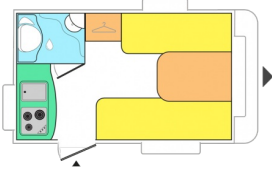

ANTARES 476 Family The family caravan

6 ↔ 6,4m
Maxi
authorised 1100/1200/1500
weight (Kg.)

ANTARES 335
Spacious living room
and comfortable
shower

2 ↔ 5m
Maxi
authorised 750/850/1000
weight (Kg.)