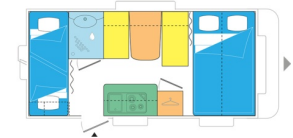

ANTARES 466
Six berths in less than
5 meters

6 ↔ 6,4m
Maxi
authorised 1100/1200/1500
weight (Kg.)