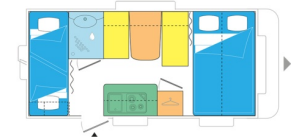

ANTARES 386
Family-style and
comfortable, with a
hold for bikes, in just
3.80 m.

 4 ↔ 5,5m
Maxi
authorised 950/1050/1200
weight (Kg.)

ANTARES 395
Exclusive! A French
berth in just four
meters!

 4 ↔ 5,7m
Maxi
authorised 950/1100/1300
weight (Kg.)

ANTARES 450
Twin beds in less than
five meters

 4 ↔ 6,4m
Maxi
authorised 1100/1200/1500
weight (Kg.)

ANTARES 466
Six berths in less than
5 meters

 6 ↔ 6,4m
Maxi
authorised 1100/1200/1500
weight (Kg.)