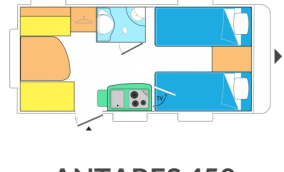

ANTARES 450
Twin beds in less than
five meters

4 ↔ 6,4m
Maxi
authorised 1100/1200/1500
weight (Kg.)