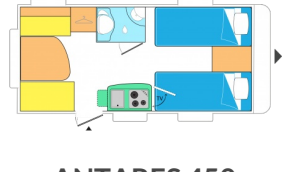

↔ 6,7m

ANTARES 476 Family The family caravan

 6 ↔ 6,4m
Maxi
authorised 1100/1200/1500
weight (Kg.)

ANTARES 335
Spacious living room
and comfortable
shower

 2 ↔ 5m
Maxi
authorised 750/850/1000
weight (Kg.)

ANTARES 386
Family-style and
comfortable, with a
hold for bikes, in just
3.80 m.

 4 ↔ 5,5m
Maxi
authorised 950/1050/1200
weight (Kg.)

ANTARES 395
Exclusive! A French
berth in just four
meters!

 4 ↔ 5,7m
Maxi
authorised 950/1100/1300
weight (Kg.)