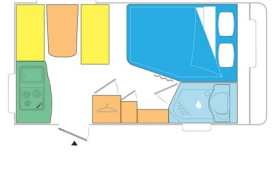

ANTARES 395
Exclusive! A French
berth in just four
meters!

4 ↔ 5,7m
Maxi
authorised 950/1100/1300
weight (Kg.)