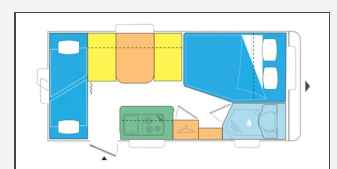

↔ 6,7m

ANTARES 420
4.20m: and nothing is missing!

4 people
Maxi
authorised weight (Kg.) 1050/1150/1200

↔ 5,9m

ANTARES 470
Central bed that's 150 cm wide

4 people
Maxi
authorised weight (Kg.) 1100/1200/1500

↔ 6,7m

ANTARES 476 Family The family caravan

 6 ↔ 6,4m
Maxi
authorised 1100/1200/1500
weight (Kg.)

ANTARES 335
Spacious living room
and comfortable
shower

 2 ↔ 5m
Maxi
authorised 750/850/1000
weight (Kg.)

ANTARES 386
Family-style and
comfortable, with a
hold for bikes, in just
3.80 m.

 4 ↔ 5,5m
Maxi
authorised 950/1050/1200
weight (Kg.)

ANTARES 395
Exclusive! A French
berth in just four
meters!

 4 ↔ 5,7m
Maxi
authorised 950/1100/1300
weight (Kg.)