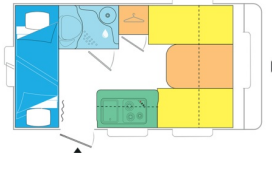

ANTARES 386
Family-style and
comfortable, with a
hold for bikes, in just
3.80 m.

4 ↔ 5,5m
Maxi
authorised 950/1050/1200
weight (Kg.)