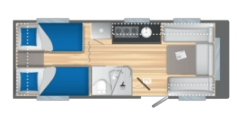

EXCLUSIVE LINE 542

4   ↔ 7.37m
Maxi
authorised   1500
weight (Kg.)