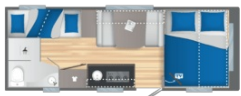

EXCLUSIVE LINE 586

6   ↔ 7.57m
Maxi
authorised   1500
weight (Kg.)