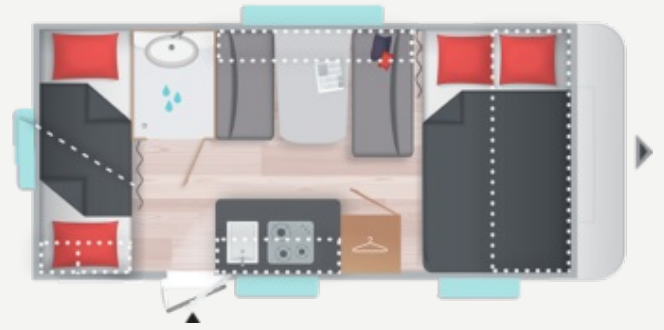

## TECHNICAL CHARACTERISTICS

- Dimensions and weight
  - Berths : 6
  - Overall Length ( m ) : 6,4
  - Overall height ( m ) : 2,58
  - Overall width ( m ) : 2,3
  - Maxi authorised weight (Kg.) : 1200
  - Spare wheel size : 175R14C
- EQUIPMENT
  - TRUMATIC 3004 Gasheater
  - LED ceiling light
- KITCHEN
  - LED lighting
- BEDROOM
  - Dimensions front bed ( cm ) : 140x210
  - Dimensions centre bed ( cm ) : 110x170

Number of people	6 berths
Overall length with tow hitch (m)	6,4m
Maxi authorised weight (Kg.)	1200